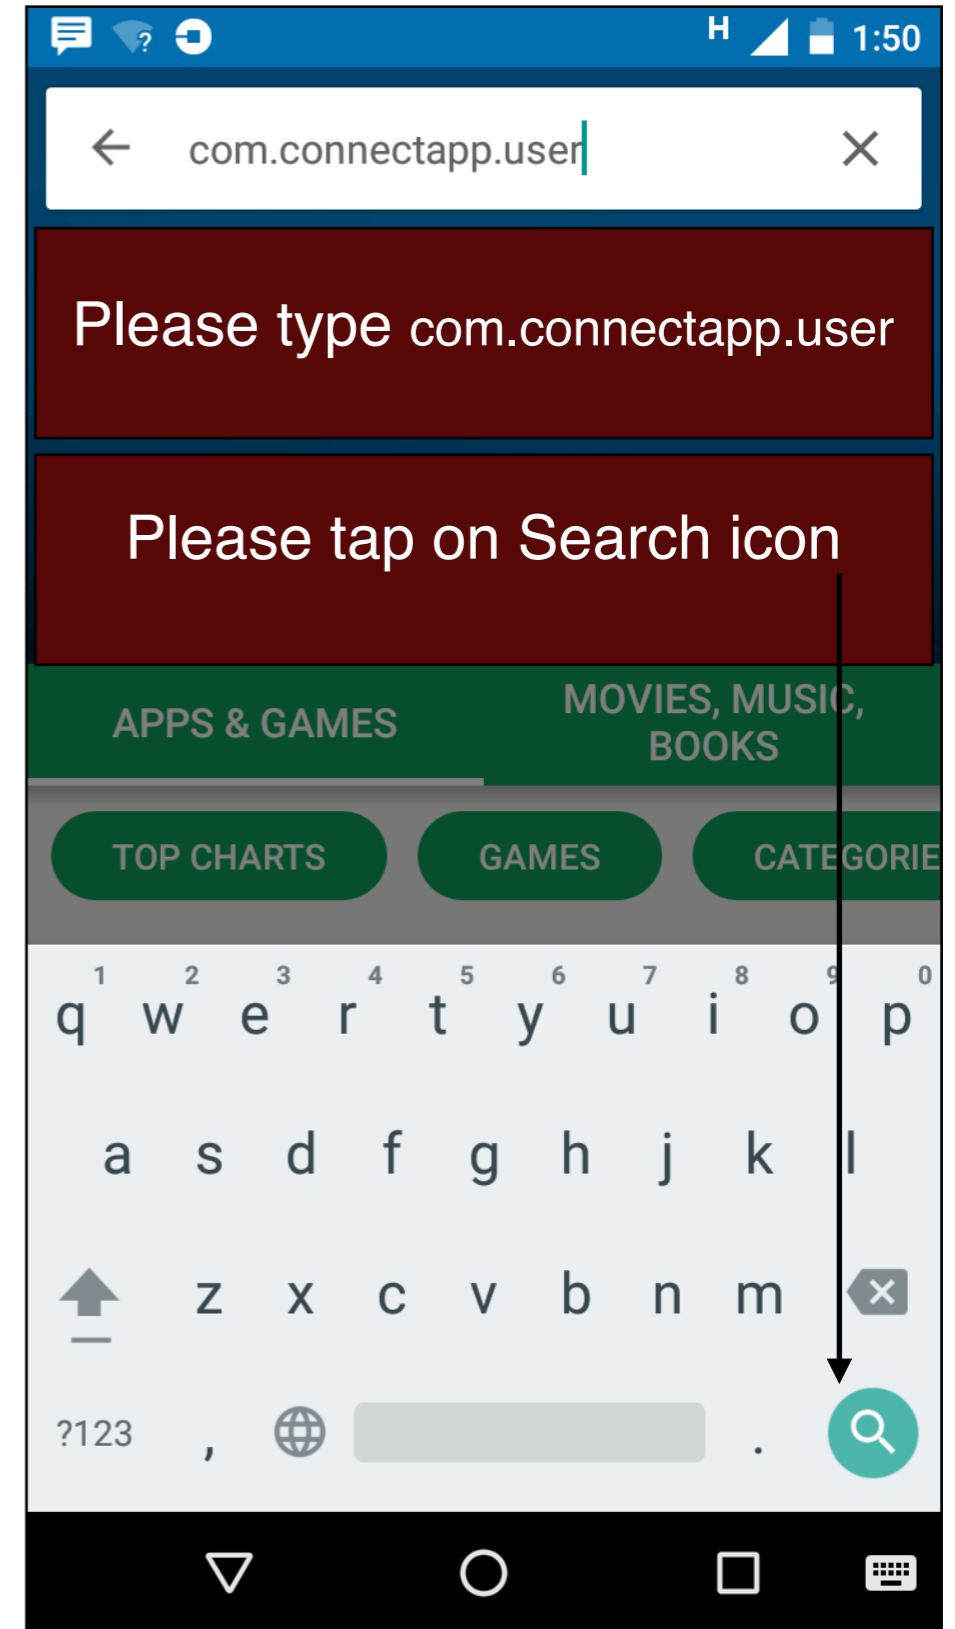

How To Update **ConnectApp** in Play Store

Tap on UPDATE to start Updating