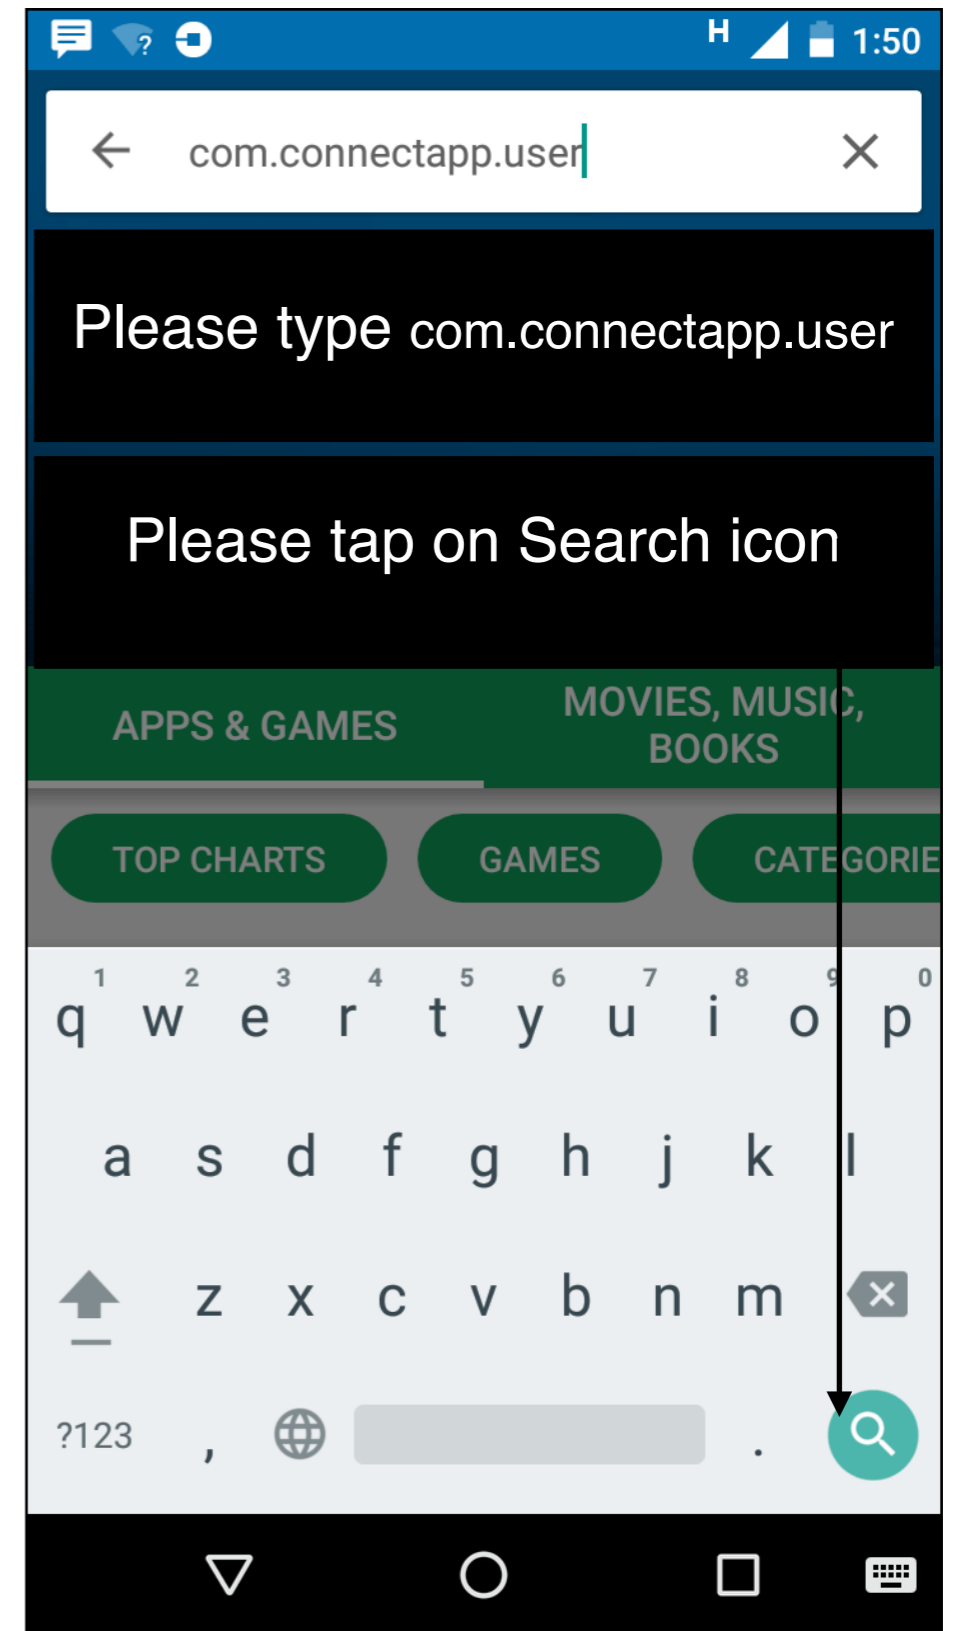

How To Find **ConnectApp** in Play Store

CONNECT APP
ENABLING THE LAST MILE

Tap on ConnectApp to start Installation