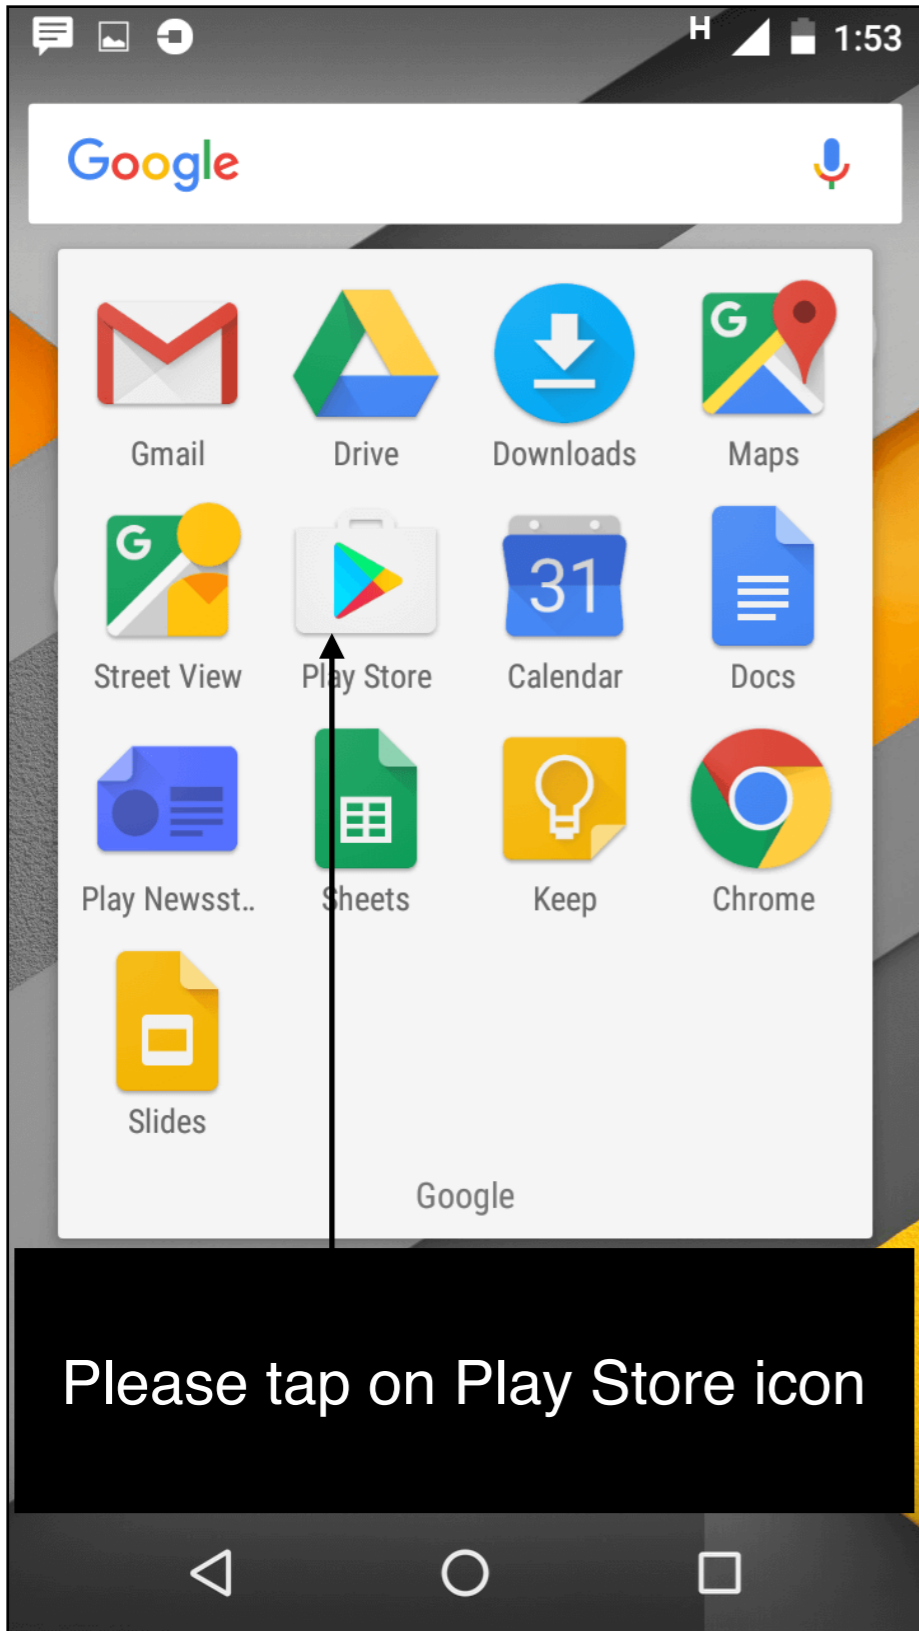

How To Find **ConnectApp** in Play Store

CONNECT APP
ENABLING THE LAST MILE

Tap on ConnectApp to start Installation